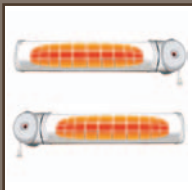

Quartz radiant heaters