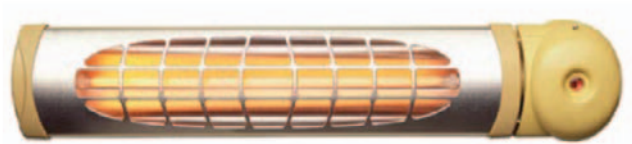

Technical Data	QH 3012
Size in cm	12-60-11
Power input	230 V/600W/1200W
Protection	IP 24
Double switch system	•

Technical Data	QH 3015
Size in cm	12-60-11
Power input	230 V/750W/1500W
Protection	IP 24
Double switch system	•

QH 3012

Colour

Product description

Quartz heater for fixed wall mounting in high positions.
 Front grille in heat resistant aluminium.
 Splash water proved IP24, therefore ideal to be installed in bathrooms or humid areas.
 2 power settings (600W-1200W).
 Adjustable inclination from 0° to 40°.
 Possibility of electrical connection with cable entry from the back and both sides of the product.
 "DUAL switch system": switch pull cord exit in 2 different possible positions (both sides).

QH 3015

Colour

Product description

Quartz heater for fixed wall mounting in high positions.
 Front grille in heat resistant aluminium.
 Splash water proved IP24, therefore ideal to be installed in bathrooms or humid areas.
 2 power settings (750W-1500W).
 Adjustable inclination from 0° to 40°.
 Possibility of electrical connection with cable entry from the back and both sides of the product.
 "DUAL switch system": switch pull cord exit in 2 different possible positions (both sides).

Quartz radiant heaters

Technical Data	QH 3006 BB
Size in cm	12.60-11
Power input	230 V/600W
Protection	IP 24
Double switch system	•

QH 3006 BB

Colour 

Product Description

Quartz heater for fixed wall mounting in high positions.