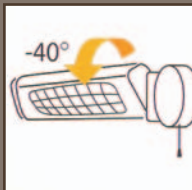

Quartz radiant heaters